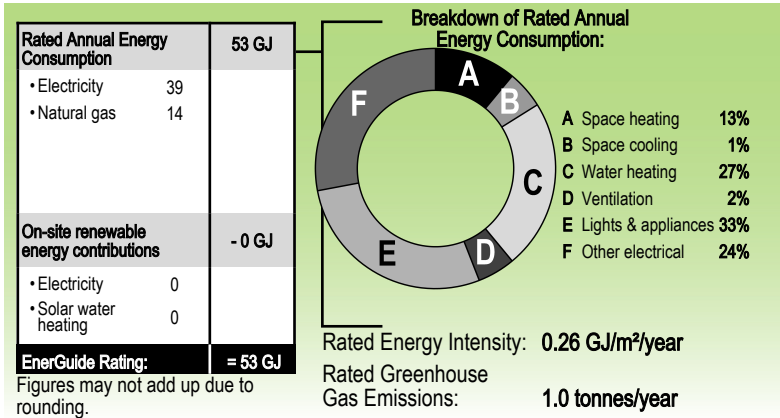

905 Rosefinch Pl,
Langford, BRITISH COLUMBIA, V9C 0J9

ENERGUIDE

Data collected: May 7, 2026

File number: **7948N81737**

Evaluated by: Stuart Kidson

53 This duplex
GJ/year

▲ **0** GJ/year
Best energy performance

▲ **82** GJ/year
A typical new building

Uses most energy

One gigajoule (GJ) equals the energy from two BBQ propane tanks

The energy consumption indicated on your utility bills may be higher or lower than your EnerGuide rating. This is because standard assumptions have been made regarding how many people live in your house and how the home is operated. Your rating is based on the condition of your house on the day it was evaluated.